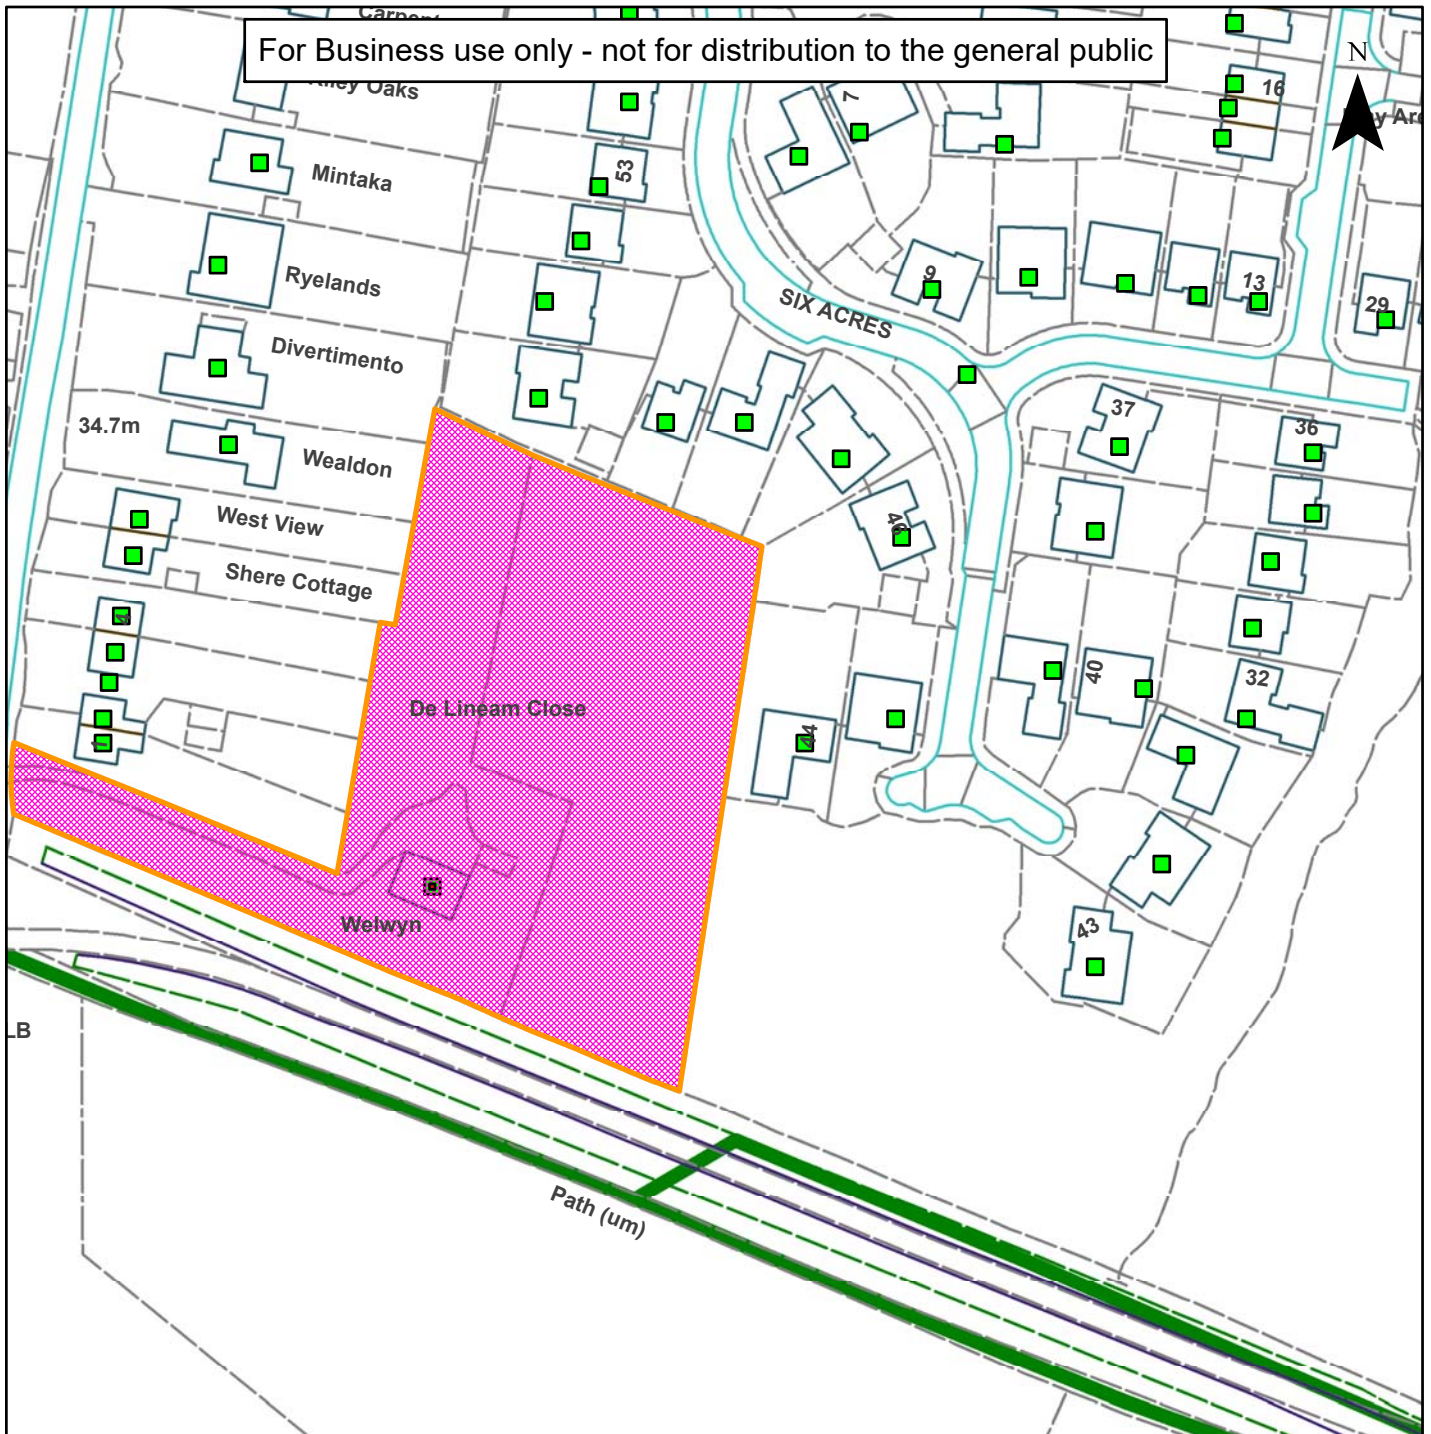

DC/18/0995

Horsham District Council

Not Set

Scale: 1:1,250

Reproduced from the Ordnance Survey map with permission of the Controller of Her Majesty's Stationery Office © Crown Copyright 2012.

Unauthorised reproduction infringes Crown Copyright and may lead to prosecution or civil proceedings.